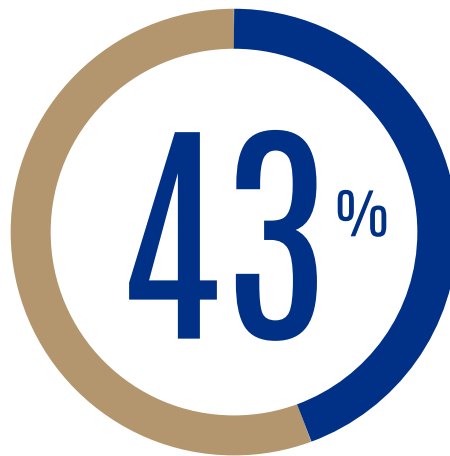

GRADUATING CLASS OF 2019 BY THE NUMBERS

**SCOTTSDALE
PREPARATORY ACADEMY**
A Great Hearts Academy

Students
70

Average Weighted Grade Point Average
4.21

of students will immediately attend college

are pursuing STEM degrees

of students received merit-based scholarships

Average SAT Score
1310
+242 points above the national average

Average ACT Score
29
+ 8 points above the national average

2
National Merit Finalists

5
National Merit Commended Status