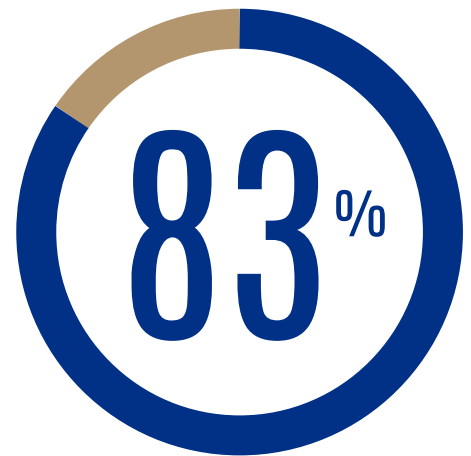

GRADUATING CLASS OF 2019 BY THE NUMBERS

**SCOTTSDALE
PREPARATORY ACADEMY**
A Great Hearts Academy

Students
70

Average Weighted Grade Point Average
4.21

of students will immediately attend college

are pursuing STEM degrees

of students received merit-based scholarships

Average SAT Score
1310
+242 points above the national average

Average ACT Score
29
+ 8 points above the national average

2
National Merit Finalists

5
National Merit Commended Status